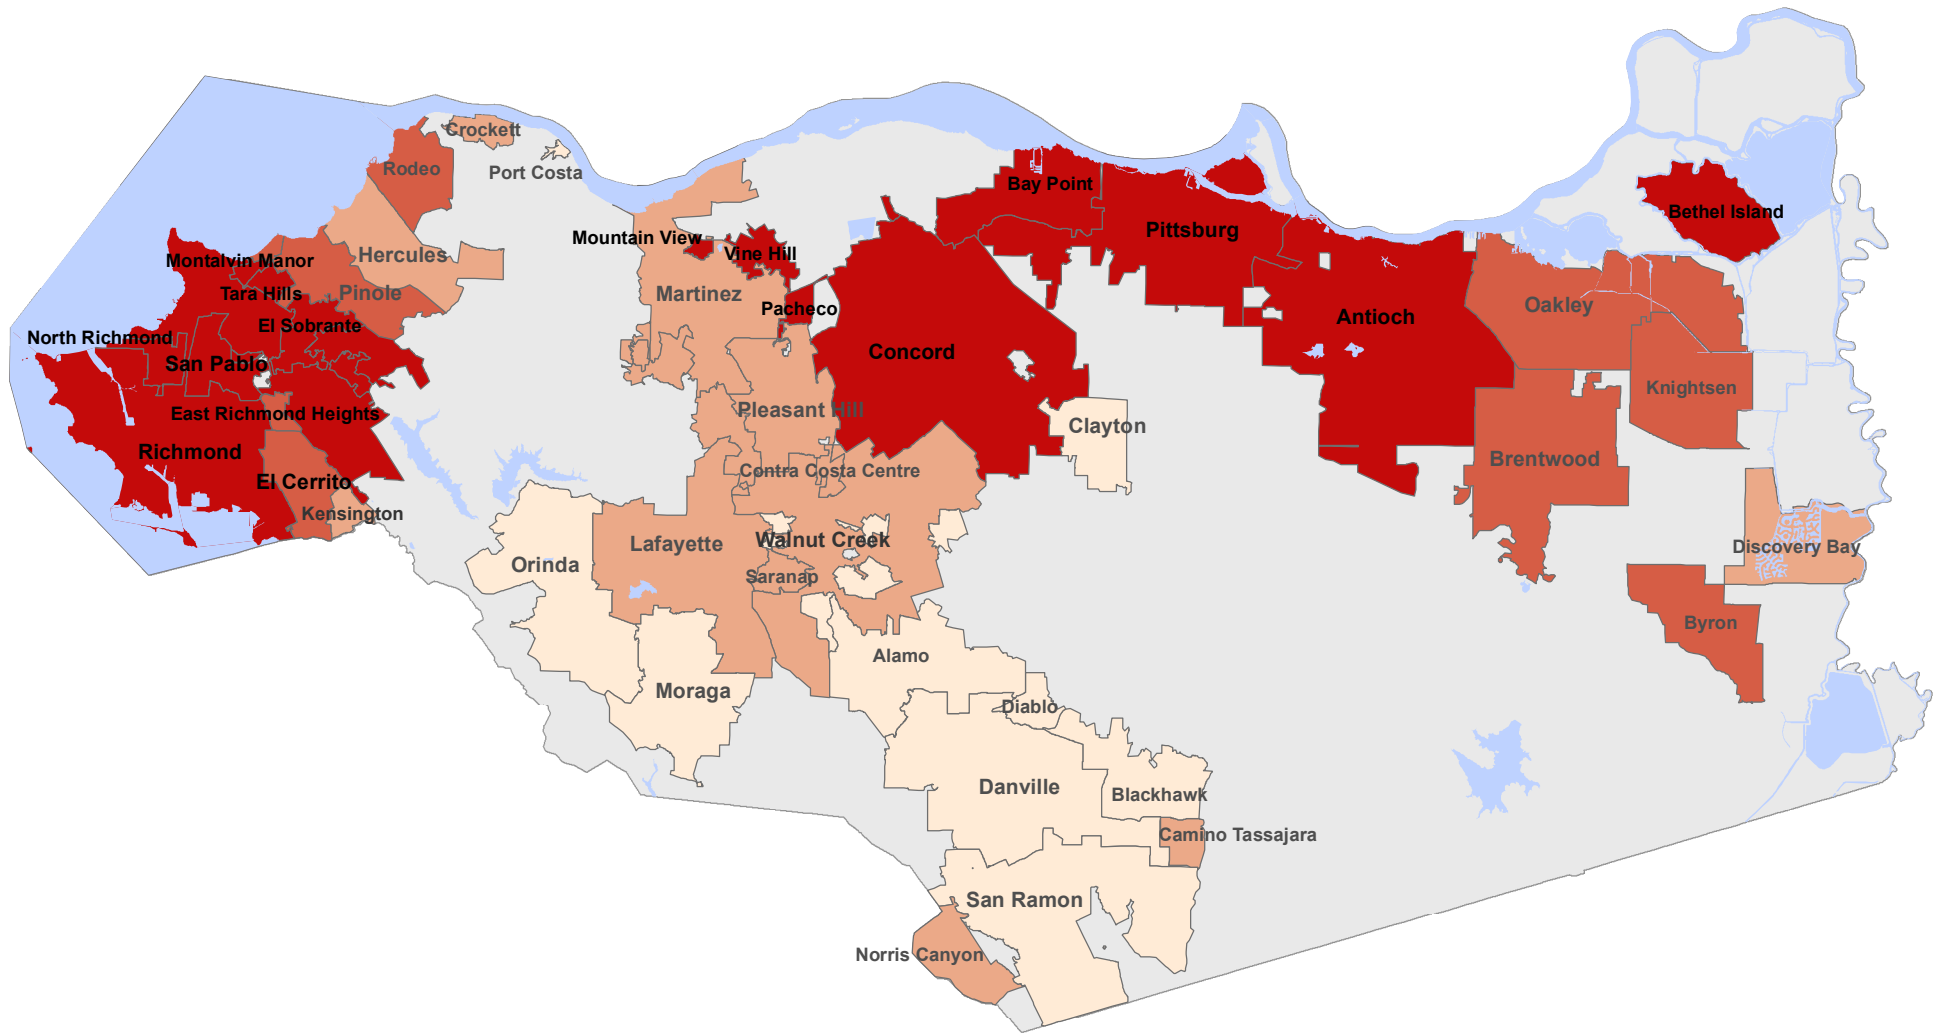

Population Living Below 2x the Federal Poverty Level by Place, 2010-2014 (5-Year Estimates) Contra Costa County, California

% Population Below 2x Federal Poverty Level

Source: U.S. Census Bureau,
2010-2014 American Community Survey