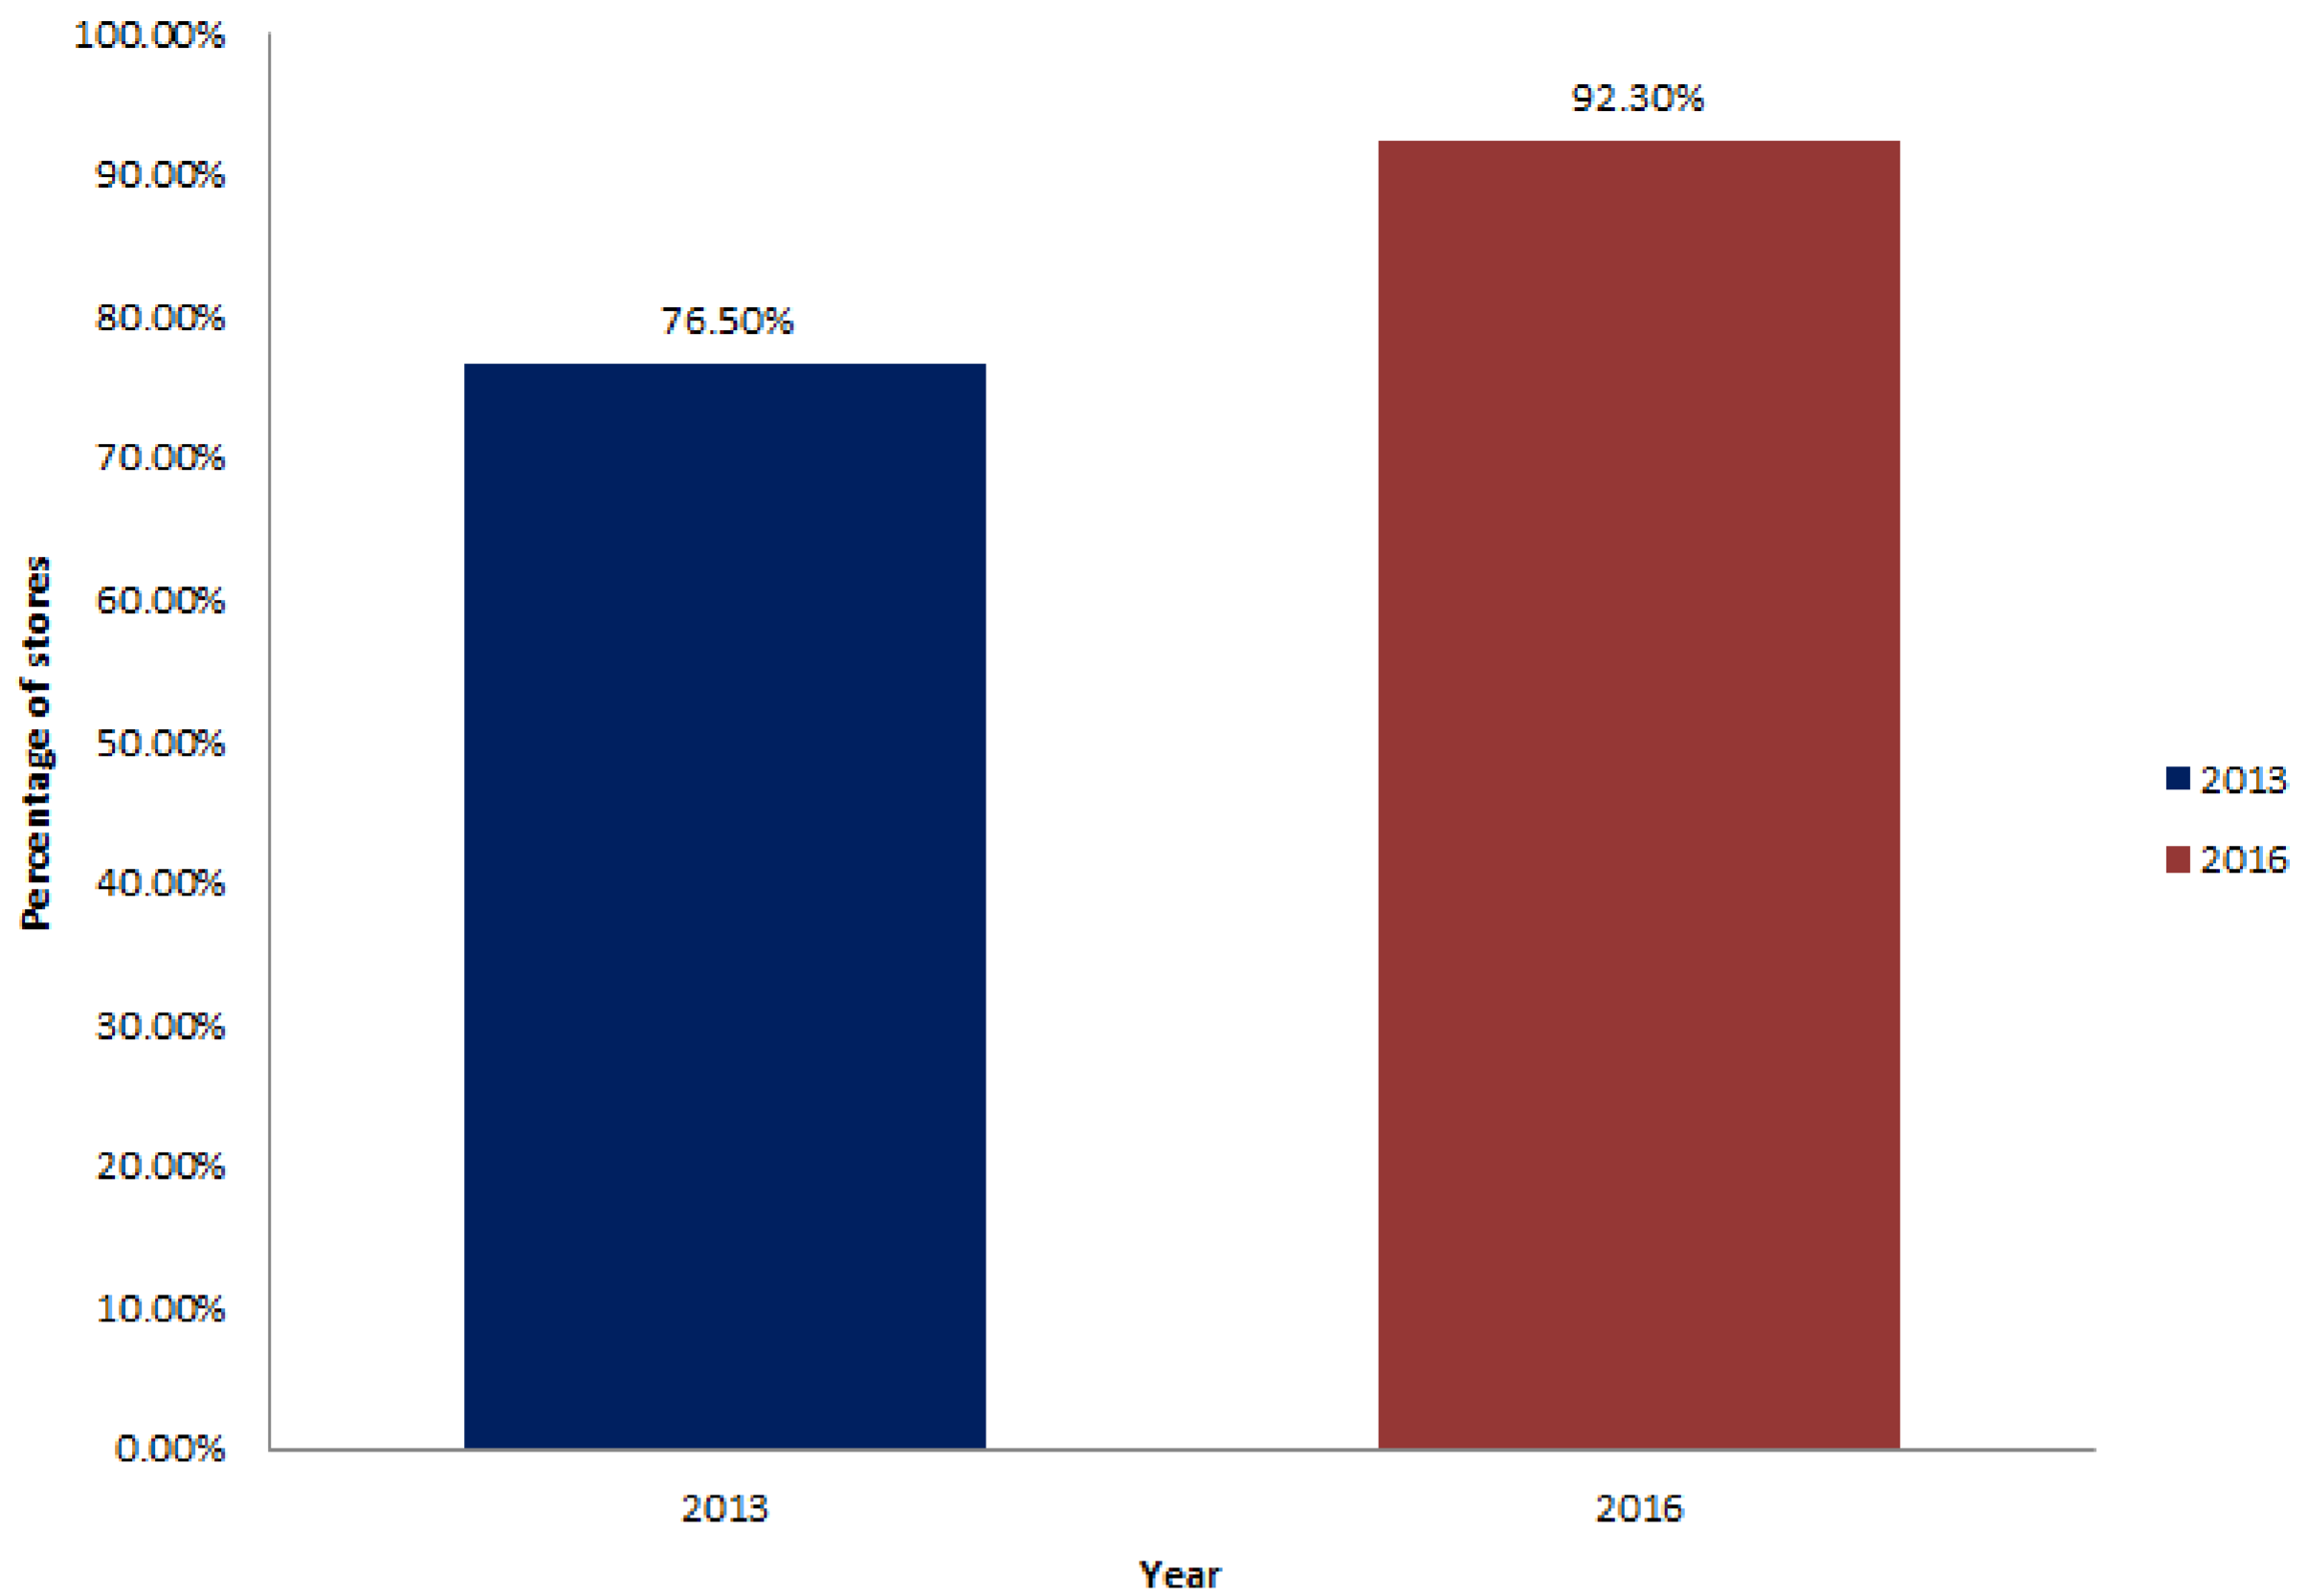

Percentage of stores in the Inland Empire that sell swisher sweets for under \$1.00

**92.3% of stores in the
Inland Empire sell
Swisher Sweets for
less than \$1.00**

California Health Collaborative